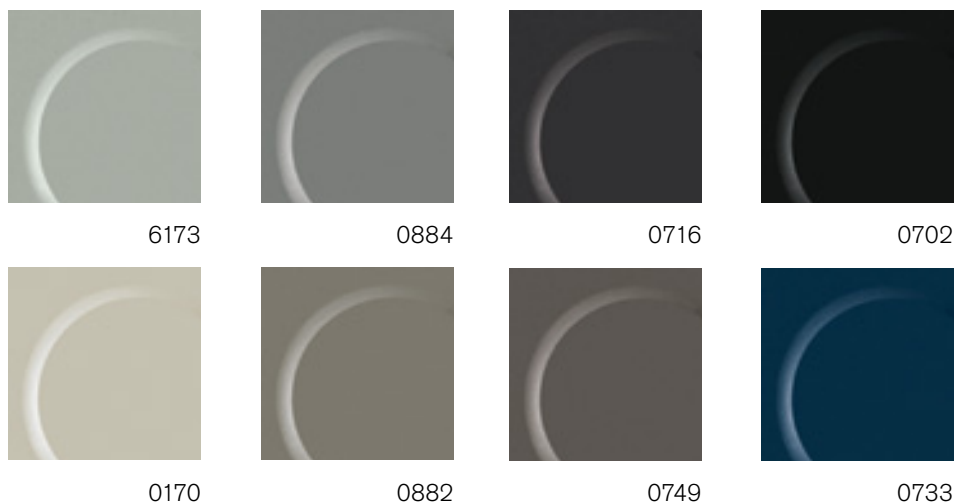

norament® 825 · for use in heavy-traffic areas

norament® 825

8

Art. 825/1902

□ ~501 mm x 501 mm

nora® profile connection dimension: D + U

Slip resistant R9

Custom colours are available on request. Please ask for minimum quantities and delivery times.