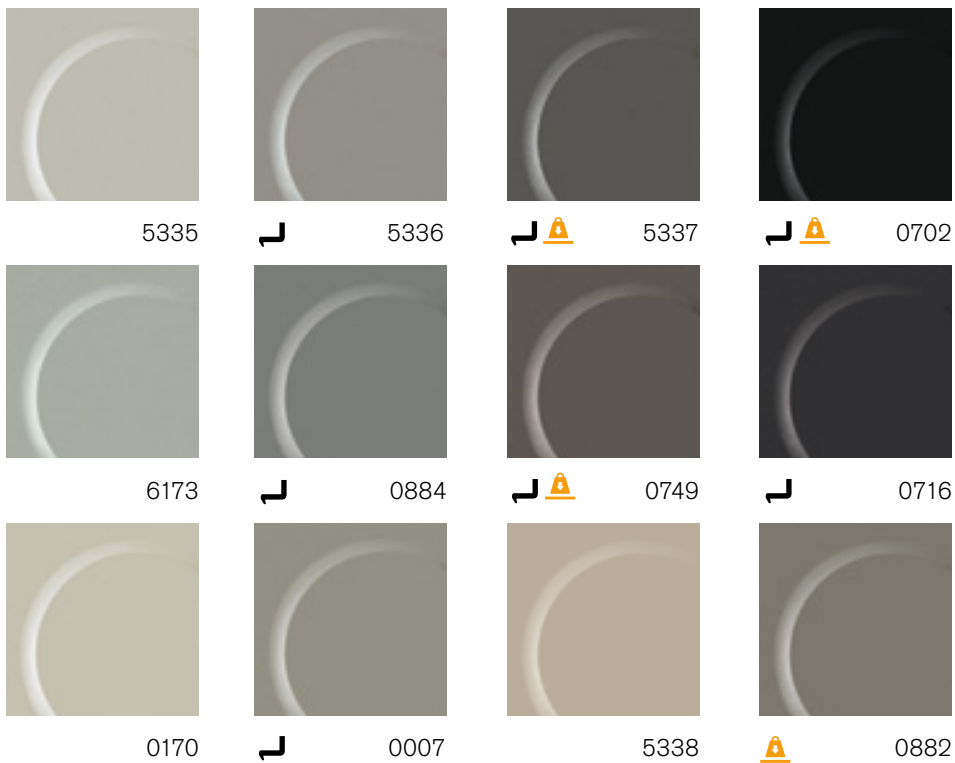

One-coloured, classic round pastille.

**norament® 926** · for use in extremely heavy-traffic areas

**norament® 926**

20

**Art. 926/354**

□ ~1004 mm x 1004 mm

nora® profile connection dimension: E + U

Resists most oils and greases

Slip resistant R9

These colours can also be delivered as:

└ Stairtread norament® 926, page 66

⚠ norament® 992 for extreme requirements, page 56

**Custom colours are available on request. Please ask for minimum quantities and delivery times.**