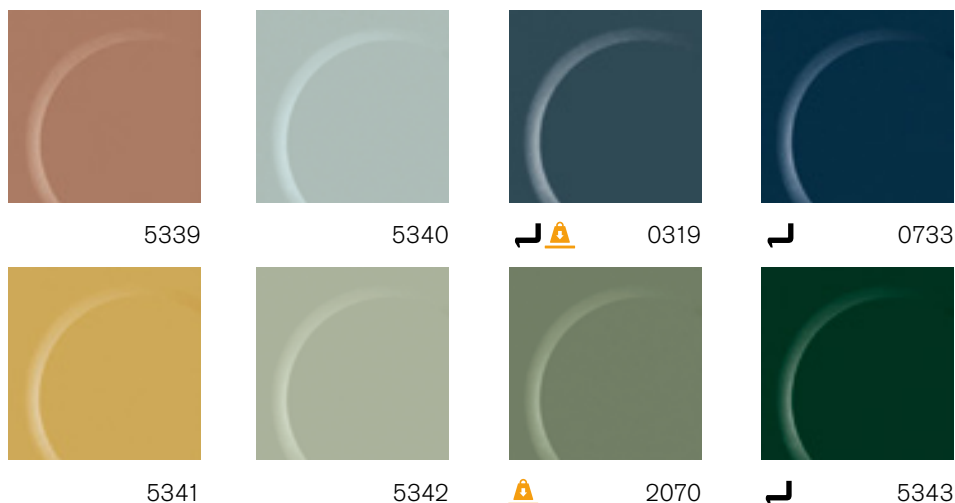

One-coloured, classic round pastille.

**norament® 926** · for use in extremely heavy-traffic areas

**norament® 926**

20

**Art. 926/354**

□ ~1004 mm x 1004 mm

nora® profile connection dimension: E + U

Resists most oils and greases

Slip resistant R9

These colours can also be delivered as:

└ Stairtread norament® 926, page 66

⚠ norament® 992 for extreme requirements, page 56

**Custom colours are available on request. Please ask for minimum quantities and delivery times.**