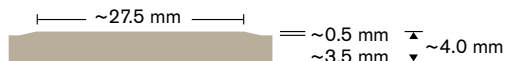

One-coloured, classic round pastille.

**norament® 926** · for use in extremely heavy-traffic areas

**norament® 926**

20

**Art. 926/354**

□ ~1004 mm x 1004 mm

nora® profile connection dimension: E + U

Resists most oils and greases

Slip resistant R9

These colours can also be delivered as:

└ Stairtread norament® 926, page 66

⚠ norament® 992 for extreme requirements, page 56

**Custom colours are available on request. Please ask for minimum quantities and delivery times.**