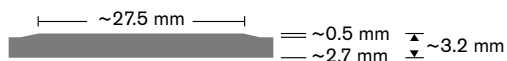

**norament® 825 · for use in heavy-traffic areas**

**norament® 825**

8

**Art. 825/1902**

□ ~501 mm x 501 mm

nora® profile connection dimension: D + U

Slip resistant R9

**Custom colours are available on request. Please ask for minimum quantities and delivery times.**