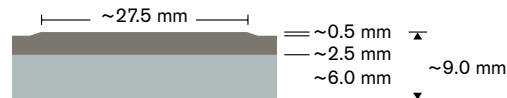

6

Art. 992/1956

□ ~1002 mm x 1002 mm nora® profile connection dimension: N

Slip resistant R9

Custom colours are available on request.

Please ask for minimum quantities and delivery times.