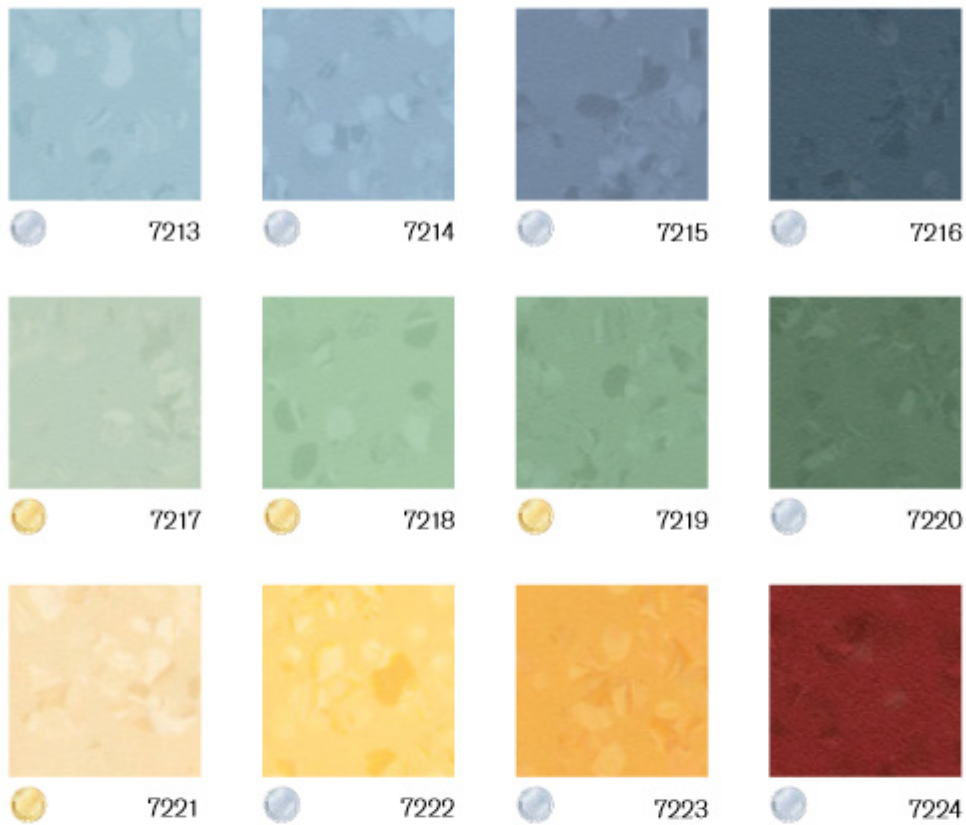

noracare™ seneo

24

Art. 133E

~1.22 m x 15.0 m

~2.0 mm

nora® profile connection dimension: A + U

Slip resistant R10

Custom colours and dimensions (e.g. short rolls) are available on request.

Please ask for minimum quantities and delivery times.

New: Certification C2C Gold and Silver.

Cradle to Cradle Certified® Gold

Cradle to Cradle Certified® Silver