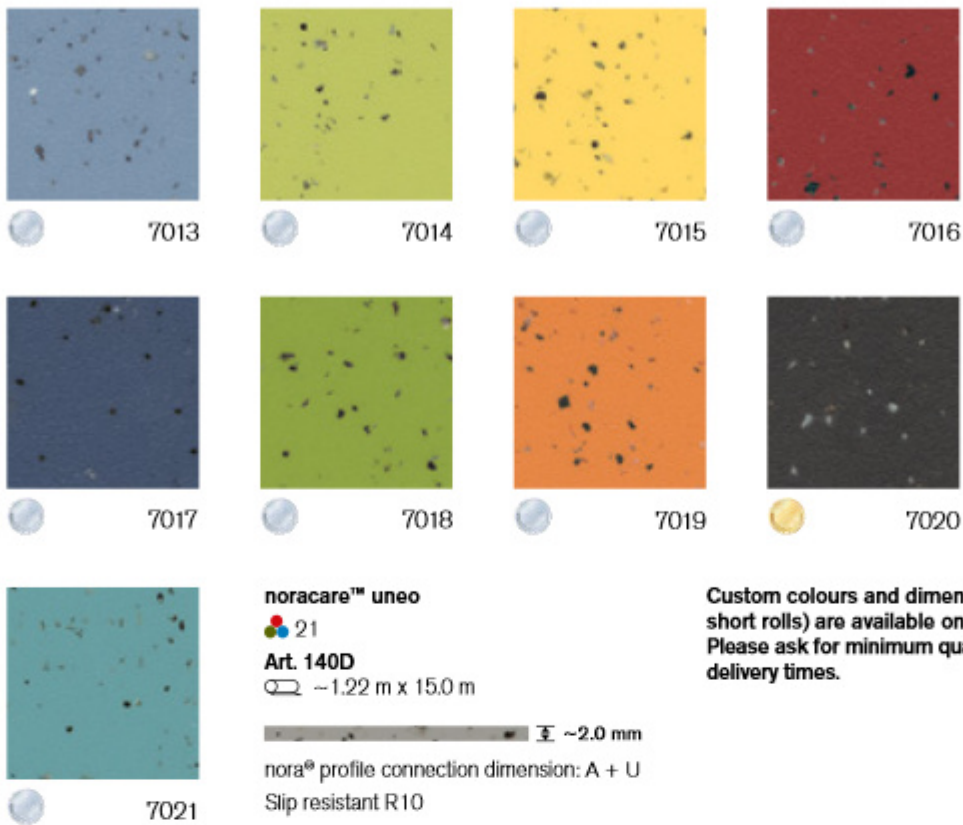

# noracare™ uneo

Single-coloured design with randomly scattered granite splinters, with a smooth surface. The harmoniously coordinated colour palette of noracare uneo lends your rooms an unmistakable character.

7001

7002

7003

7004

7005

7006

7007

7008

7009

7010

7011

7012

**New: Certification C2C Gold and Silver.**

-  Cradle to Cradle Certified® Gold
-  Cradle to Cradle Certified® Silver